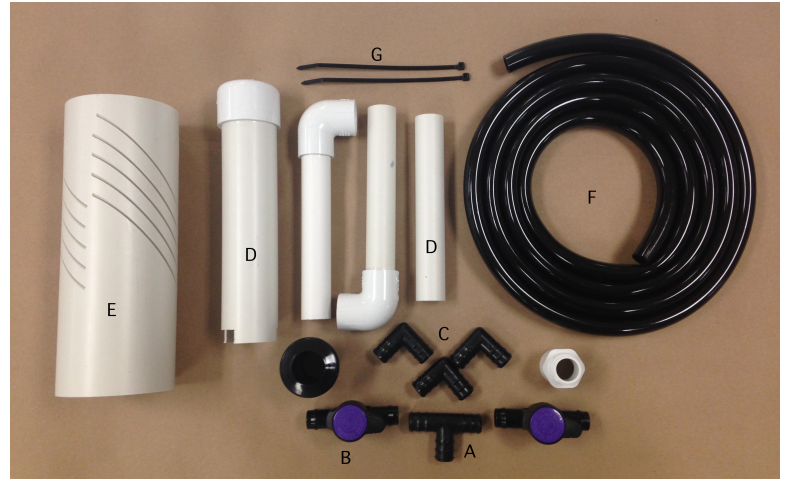

S-1 Plumbing Kit

What's Included

S-1 Plumbing Parts

- A. Barbed Tee (1)
- B. Barbed Ball Valve (2)
- C. Barbed Elbow (2)
- D. Siphon Parts
- E. Media Guard (1)
- F. Vinyl Tubing (6 ft)
- G. Zip Ties (2)

What's not included

Fish tank & grow bed are not included in this kit. Make sure to choose an appropriate size for your available space and growing needs. Shown here is the Easy Reach Aquabundance fish tank & grow bed. For more information on these systems & available parts, please visit our website www.Aquaponicsource.com for all of your growing needs!