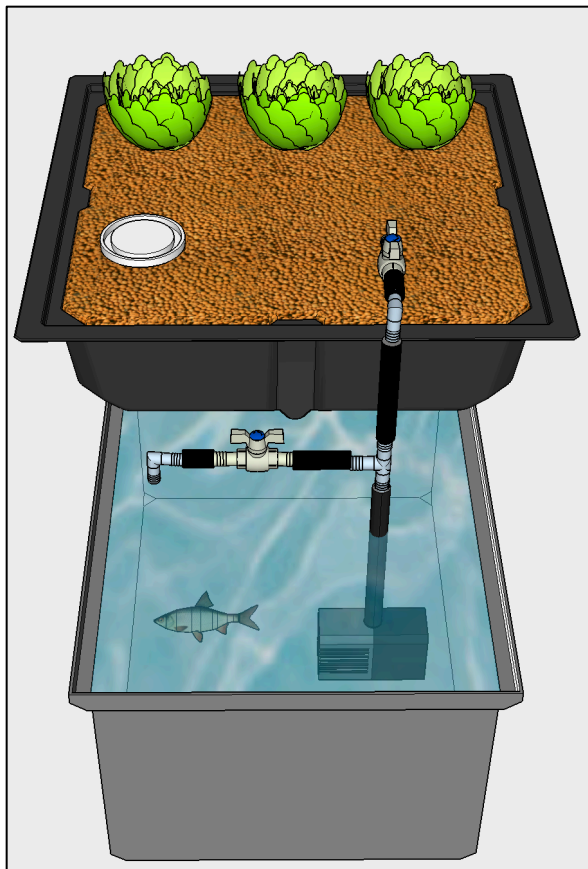

S-1 Plumbing Kit

What's Included

S-1 Plumbing Parts

- A. Barbed Tee (1)
- B. Barbed Ball Valve (2)
- C. Barbed Elbow (2)
- D. Siphon Parts
- E. Media Guard (1)
- F. Vinyl Tubing (6 ft)
- G. Zip Ties (2)

What's not included

Fish tank & grow bed are not included in this kit. Make sure to choose an appropriate size for your available space and growing needs. Shown here is the Easy Reach Aquabundance fish tank & grow bed. For more information on these systems & available parts, please visit our website www.Aquaponicsource.com for all of your growing needs!