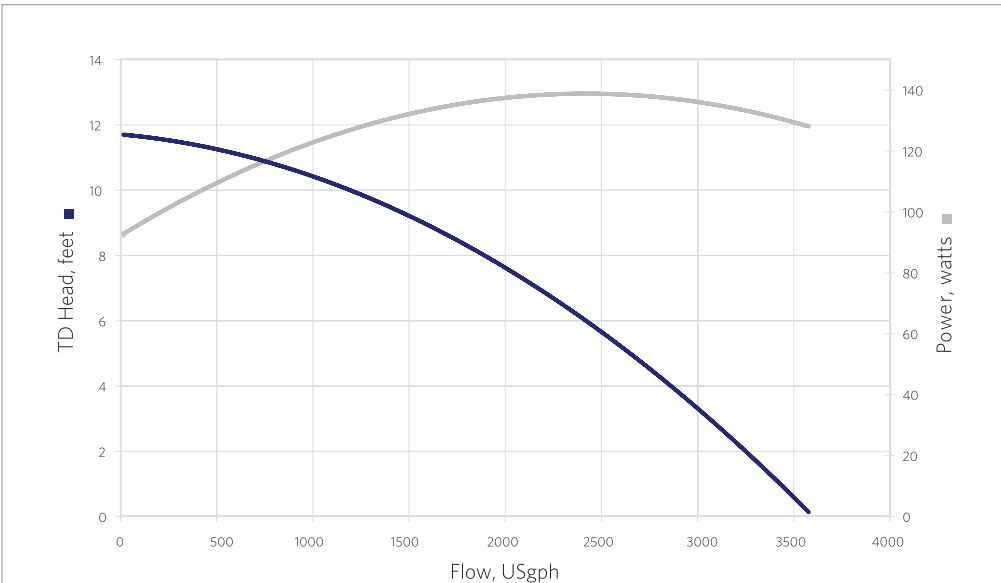

*Dimensions and illustrations are approximate and for reference only.

Sequence® 750 Series - Model 3600SEQ12

Our best seller. The compact model 750 series delivers big flow for little power. Great for smaller and simple ponds (3,000 gallons or less).

5 YEAR LIMITED WARRANTY

8 FOOT CORD SET

TEFC FAN COOLED MOTOR

Flow At Total Dynamic Head	2'	4'	6'	8'	10'
GPM	54	47	40	31	20
GPH	3240	2820	2400	1860	1200

MODEL	3600SEQ12
INLET	2"
DISCHARGE	1.5"
MAX FLOW (gph)	3600
MAX HEAD (feet)	12'
MAX POWER (watts)	142
MAX CURRENT (amps)	1.25
@ (volts)	115
MOTOR HP	1/8
MOTOR ENCLOSURE	TEFC
IMPELLER	8

Flow At Total Dynamic Head	2'	4'	6'	8'	10'
GPM	62	54	45	36	25
GPH	3720	3240	2700	2160	1500

5 YEAR LIMITED WARRANTY

8 FOOT CORD SET

TEFC FAN COOLED MOTOR

MODEL	4200SEQ12
INLET	2"
DISCHARGE	1.5"
MAX FLOW (gph)	4200
MAX HEAD (feet)	12'
MAX POWER (watts)	154
MAX CURRENT (amps)	1.39
@ (volts)	115
MOTOR HP	1/8
MOTOR ENCLOSURE	TEFC
IMPELLER	9