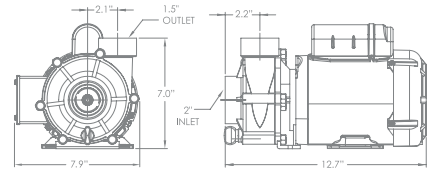

5 YEAR LIMITED WARRANTY

8 FOOT CORD SET

TEFC FAN COOLED MOTOR

Flow At Total Dynamic Head	2'	4'	6'	8'	10'
GPM	54	47	40	31	20
GPH	3240	2820	2400	1860	1200

MODEL	3600SEQ12
INLET	2"
DISCHARGE	1.5"
MAX FLOW (gph)	3600
MAX HEAD (feet)	12'
MAX POWER (watts)	142
MAX CURRENT (amps)	1.25
@ (volts)	115
MOTOR HP	1/8
MOTOR ENCLOSURE	TEFC
IMPELLER	8

*Dimensions and illustrations are approximate and for reference only.

Sequence® 750 Series - Model 4200SEQ12

Our best seller. The compact model 750 series delivers big flow for little power. Great for smaller and simple ponds (3,000 gallons or less).

Flow At Total Dynamic Head	2'	4'	6'	8'	10'
GPM	62	54	45	36	25
GPH	3720	3240	2700	2160	1500

5 YEAR LIMITED WARRANTY

8 FOOT CORD SET

TEFC FAN COOLED MOTOR

MODEL	4200SEQ12
INLET	2"
DISCHARGE	1.5"
MAX FLOW (gph)	4200
MAX HEAD (feet)	12'
MAX POWER (watts)	154
MAX CURRENT (amps)	1.39
@ (volts)	115
MOTOR HP	1/8
MOTOR ENCLOSURE	TEFC
IMPELLER	9