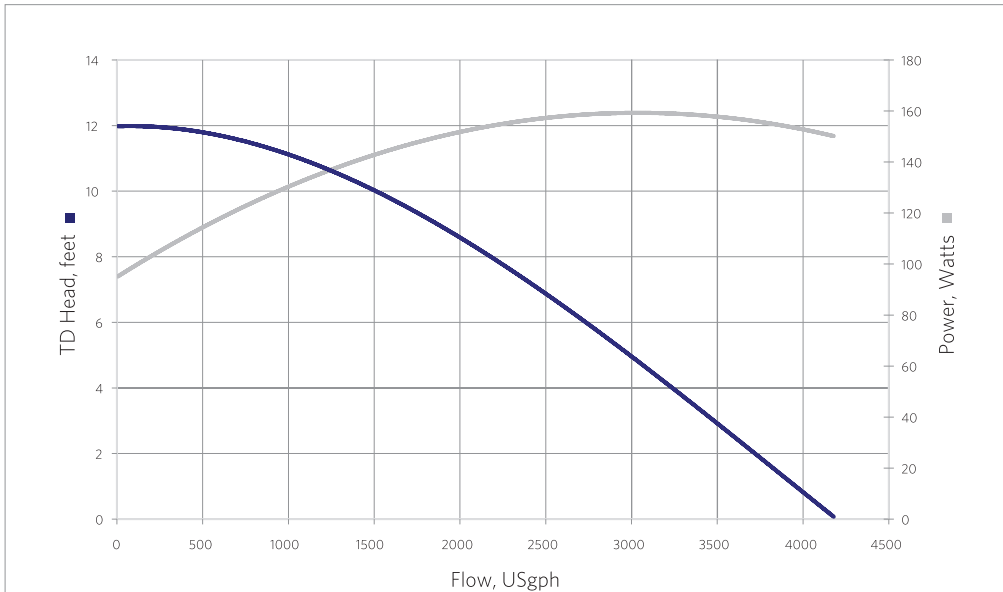

5 YEAR LIMITED WARRANTY

8 FOOT CORD SET

TEFC FAN COOLED MOTOR

Flow At Total Dynamic Head	2'	4'	6'	8'	10'
GPM	54	47	40	31	20
GPH	3240	2820	2400	1860	1200

MODEL	3600SEQ12
INLET	2"
DISCHARGE	1.5"
MAX FLOW (gph)	3600
MAX HEAD (feet)	12'
MAX POWER (watts)	142
MAX CURRENT (amps)	1.25
@ (volts)	115
MOTOR HP	1/8
MOTOR ENCLOSURE	TEFC
IMPELLER	8

*Dimensions and illustrations are approximate and for reference only.

Sequence® 750 Series - Model 4200SEQ12

Our best seller. The compact model 750 series delivers big flow for little power. Great for smaller and simple ponds (3,000 gallons or less).