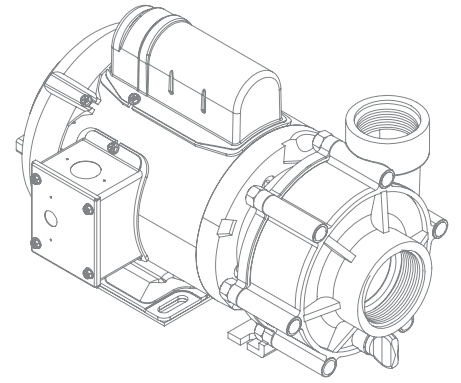

*Dimensions and illustrations are approximate and for reference only.

Sequence® 750 Series - Model 3600SEQ12

Our best seller. The compact model 750 series delivers big flow for little power. Great for smaller and simple ponds (3,000 gallons or less).

5 YEAR LIMITED WARRANTY

8 FOOT CORD SET

TEFC FAN COOLED MOTOR

Flow At Total Dynamic Head	2'	4'	6'	8'	10'
GPM	54	47	40	31	20
GPH	3240	2820	2400	1860	1200

MODEL	3600SEQ12
INLET	2"
DISCHARGE	1.5"
MAX FLOW (gph)	3600
MAX HEAD (feet)	12'
MAX POWER (watts)	142
MAX CURRENT (amps)	1.25
@ (volts)	115
MOTOR HP	1/8
MOTOR ENCLOSURE	TEFC
IMPELLER	8

*Dimensions and illustrations are approximate and for reference only.

Sequence® 750 Series - Model 4200SEQ12

Our best seller. The compact model 750 series delivers big flow for little power. Great for smaller and simple ponds (3,000 gallons or less).

Flow At Total Dynamic Head	2'	4'	6'	8'	10'
GPM	62	54	45	36	25
GPH	3720	3240	2700	2160	1500

5 YEAR LIMITED WARRANTY

8 FOOT CORD SET

TEFC FAN COOLED MOTOR

MODEL	4200SEQ12
INLET	2"
DISCHARGE	1.5"
MAX FLOW (gph)	4200
MAX HEAD (feet)	12'
MAX POWER (watts)	154
MAX CURRENT (amps)	1.39
@ (volts)	115
MOTOR HP	1/8
MOTOR ENCLOSURE	TEFC
IMPELLER	9